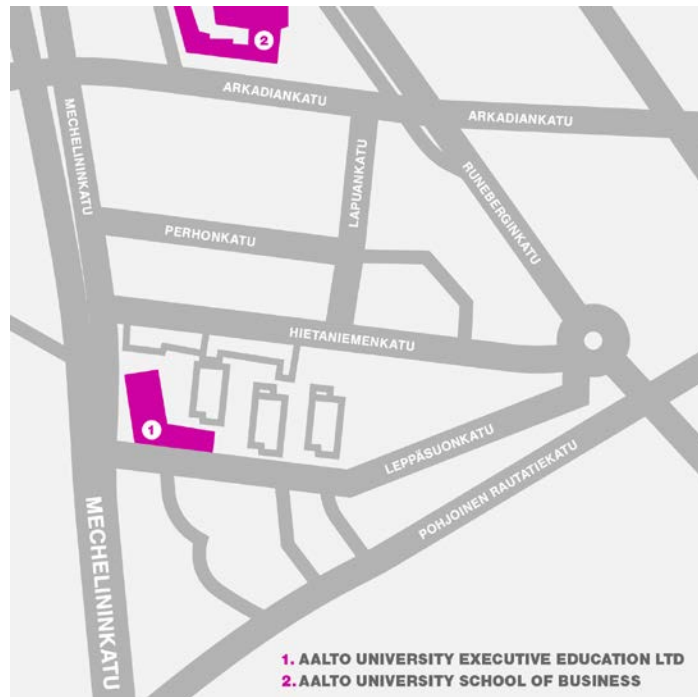

# Welcome to Aalto EE!

Our head office is located at Mechelininkatu 3 C, 00100 Helsinki. Our reception in Mechelininkatu is open from Monday to Friday from 08:00 to 17:30.

Our main learning premises are in two separate buildings: the Aalto EE Building at [Mechelininkatu 3 C](#) and the Aalto University School of Business main building at [Runeberginkatu 14–16](#). The buildings are located within 500 meters of each other.

## Public Transport

Our premises are easily accessible by public transport.

The nearest tram stops are in Mechelininkatu (tram 8, stop “Perhonkatu”) and Arkadiankatu (tram 2, stop “Kauppakorkeakoulut”).

The nearest bus stops are in Runeberginkatu (lines 14, 18, 37, 39, 39B, 41, 42, 69, 70T, 194, 195) and Hietaniemenkatu (line 24).

The nearest metro station is Kamppi, a 5-minute walk away.